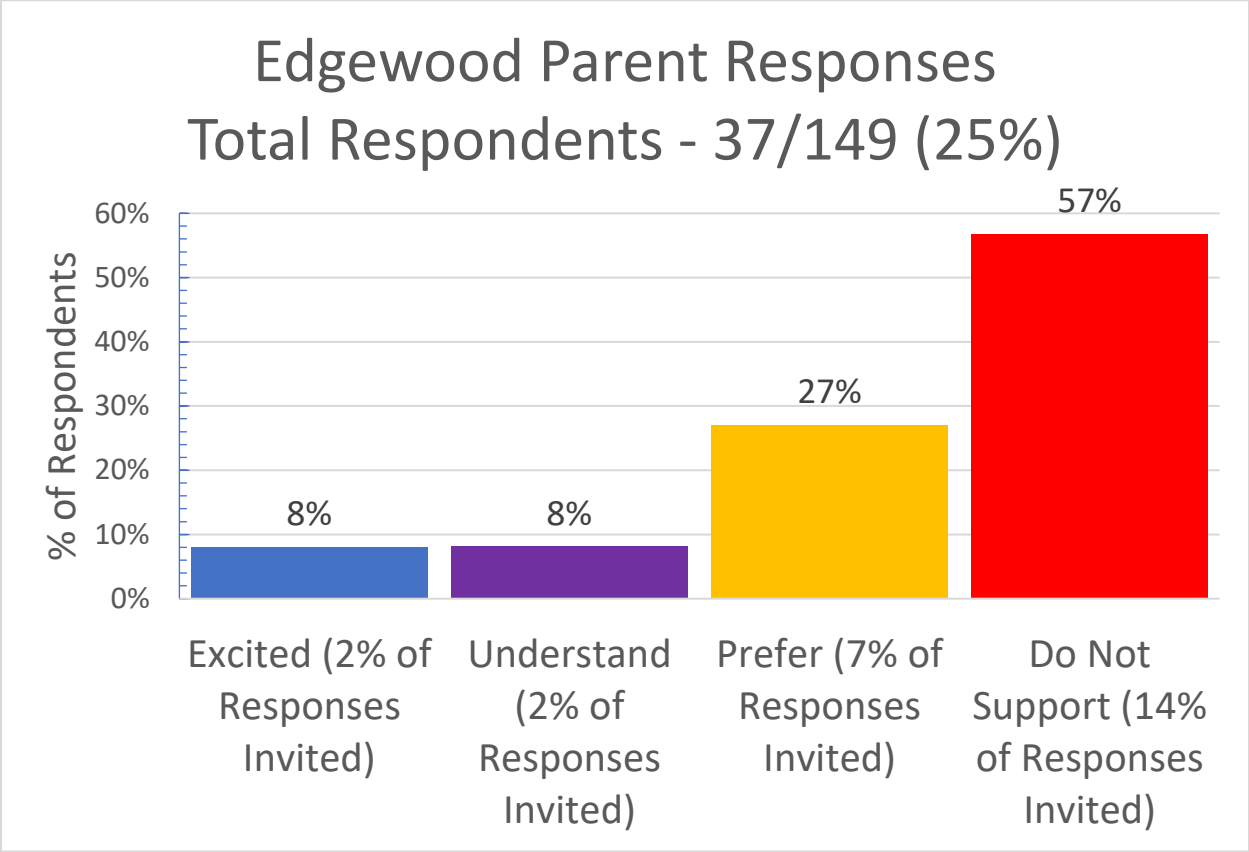

***Edgewood Elementary School
Proposed Catchment Change
Parent Survey Results
Spring 2018***

- **149 invitations to participate in the survey were extended to Edgewood Elementary School households**
- **37 households chose to participate in the conversation by responding to the survey**
- **This response rate represents 25% of Edgewood Elementary School households**
- **8 requests to discuss the situation personally were received**

Here is what the participating 25% of Edgewood Elementary School households told us:

1. Please mark the statement(s) best describe(s) your household's response to the proposed catchment change.

Thank you to all participants who entered comments, questions, concerns and recommendations.